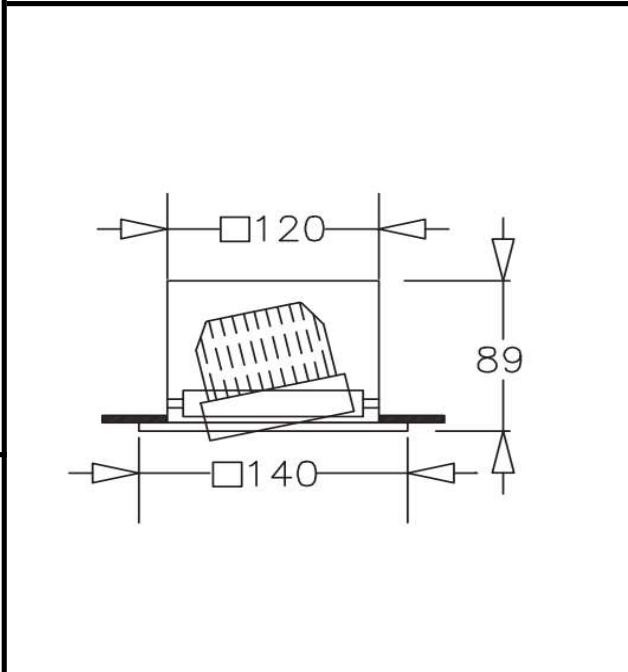

Sovitron Interior Pvt.Ltd.

Model Name	Element Single Head / DLTEESHDR1-18
Description	Downlighter

Technical description	Image
-----------------------	-------

Dimension	Outer Dia=140mm Cutout Dia=120mm H=89mm
Frame	Aluminium die-cast
Color Tempertaure	3000K
Power	18W
Total Luminous Flux	1620 lm
Efficacy	90 lm/W
IP rating	50
Color Rendering	≥80
Mounting	Recessed
Beam angle	15°/24°/38°
Diffuser/Lens	Lens
Dimming	NON-Dimmable
Operating Voltage	220-240 VAC
Standard Lifetime	L70 minimum at 50,000 burning hours

Dimension diagram

Remarks:-

Address: Plot #7 Saroorpur-Nangla Industrial Area,Ballabhgarh-Sohna Road,Faridabad-121005
Email: info@sovitron.com